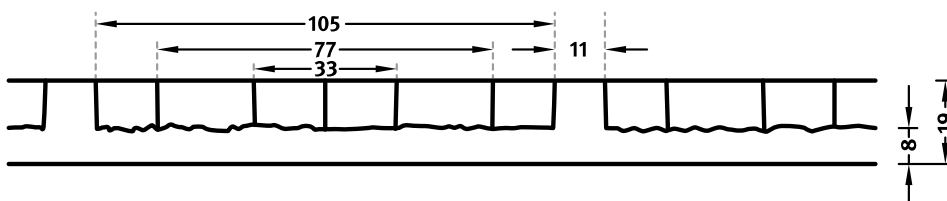

uses

We guarantee 100 uses for molds of series C, 50 uses of series A, 10 uses of series E.