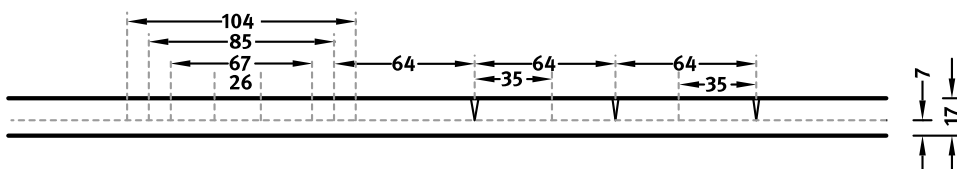

uses

We guarantee 100 uses for molds of series C, 50 uses of series A, 10 uses of series E.