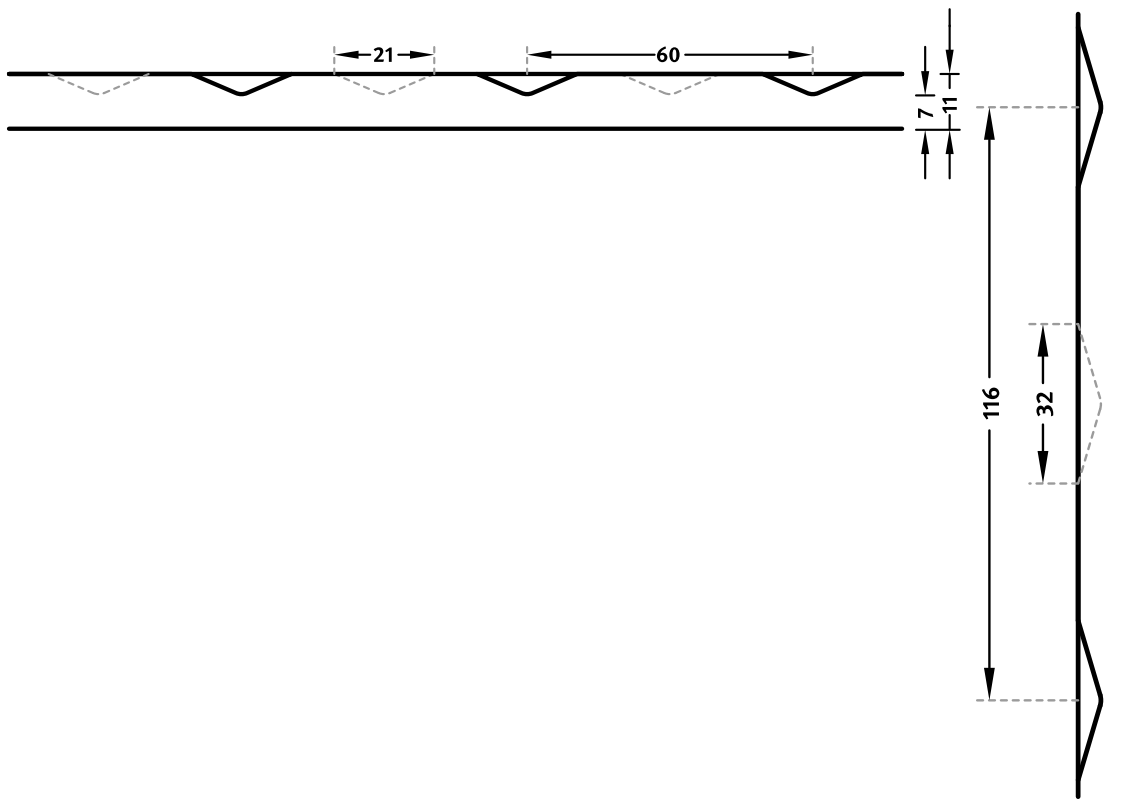

RECKLI HEADQUARTERS

Do you have a question about our products
and would like to get in touch? You can call us
on the following number:

+49 2323 1706-0

RECKLI GmbH
Gewerkenstr. 9a
44628 Herne
Germany
Fax: +49 2323 1706-50
Mail: info@reckli.com
www.reckli.com