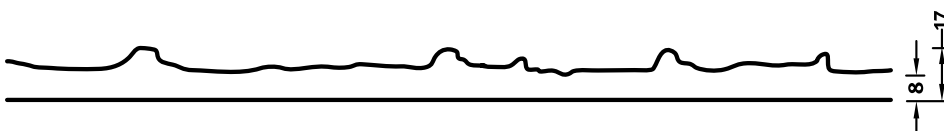

uses

We guarantee 100 uses for molds of series C, 50 uses of series A, 10 uses of series E.