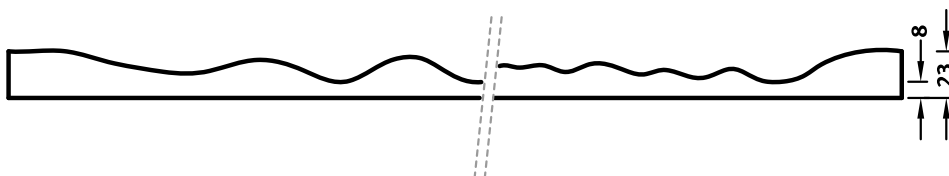

uses

We guarantee 100 uses for molds of series C, 50 uses of series A, 10 uses of series E.