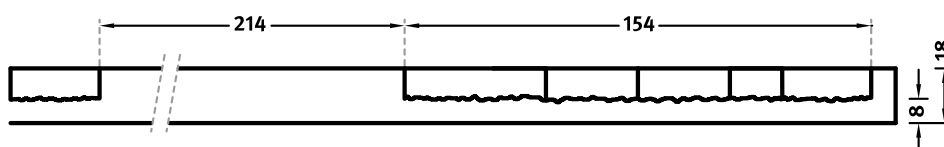

uses

We guarantee 100 uses for molds of series C, 50 uses of series A, 10 uses of series E.