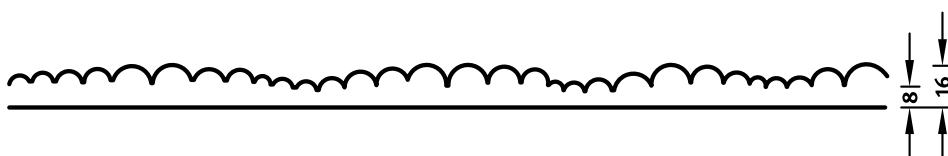

uses

We guarantee 100 uses for molds of series C, 50 uses of series A, 10 uses of series E.