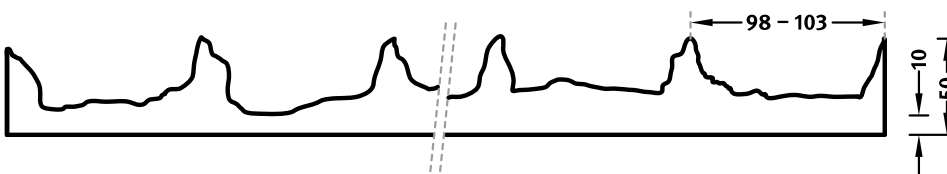

RECKLI 1/03 FEHMARN

A wooden pattern with asymmetrically butt-joined masts that appear round. The individual masts are irregularly planed so that individual elements protrude more than others.

DIMENSIONS

Series	Uses	Dimensions (mm)	Order Number
C	100	-	
A	50	▲ 4960 ^{flex} x ► 995 ^{fix}	A 1003
E	10	▲ 4960 ^{flex} x ► 995 ^{fix}	E 1003

flex

Formliners labeled as Flex specify the maximal dimensions that they are available in. Any dimension below this value can be chosen freely.

fix

The formliners labeled as Fix can only be delivered in the specified dimension.

uses

We guarantee 100 uses for molds of series C, 50 uses of series A, 10 uses of series E.

RECKLI HEADQUARTERS

Do you have a question about our products
and would like to get in touch? You can call us
on the following number: