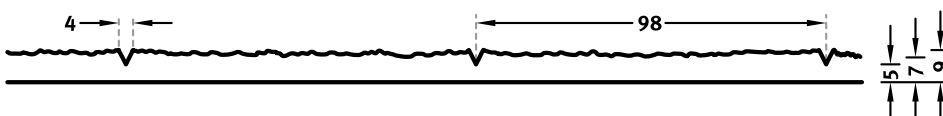

uses

We guarantee 100 uses for molds of series C, 50 uses of series A, 10 uses of series E.