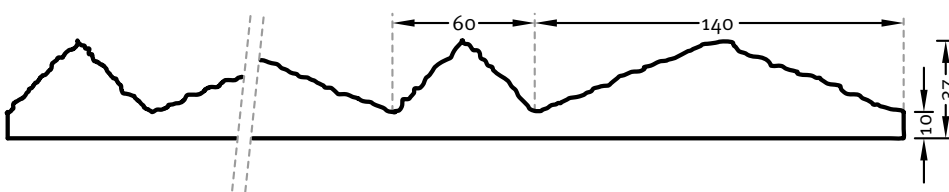

uses

We guarantee 100 uses for molds of series C, 50 uses of series A, 10 uses of series E.