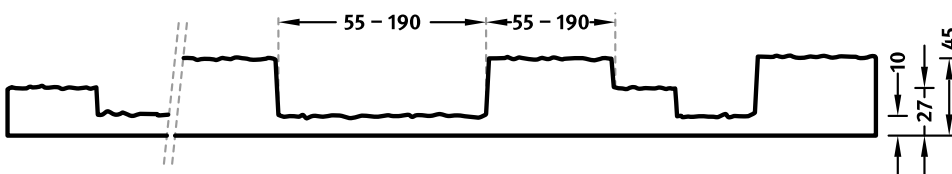

uses

We guarantee 100 uses for molds of series C, 50 uses of series A, 10 uses of series E.