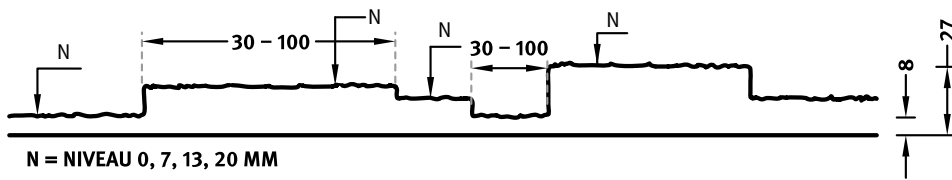

RECKLI 1/317 RUSTIC

A wood pattern with long and short boards. The deep grain lends a rustic-natural and wild look to the façade.

DIMENSIONS

Series	Uses	Dimensions (mm)	Order Number
A *	50	▲ 5900 ^{flex} x ► 980 ^{fix}	A 1317
E **	10	▲ 5900 ^{flex} x ► 980 ^{fix}	E 1317
C	100	-	

* ► barely visible joint lines

** ► barely visible joint lines

flex

Formliners labeled as Flex specify the maximal dimensions that they are available in. Any dimension below this value can be chosen freely.

fix

The formliners labeled as Fix can only be delivered in the specified dimension.

uses

We guarantee 100 uses for molds of series C, 50 uses of series A, 10 uses of series E.

RECKLI HEADQUARTERS

Do you have a question about our products
and would like to get in touch? You can call us
on the following number: