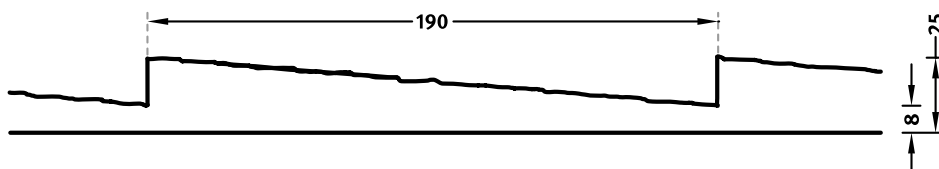

uses

We guarantee 100 uses for molds of series C, 50 uses of series A, 10 uses of series E.