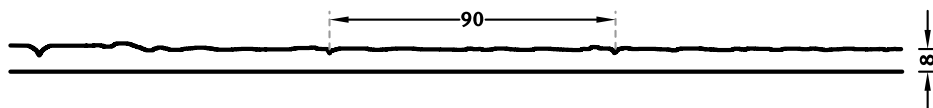

uses

We guarantee 100 uses for molds of series C, 50 uses of series A, 10 uses of series E.