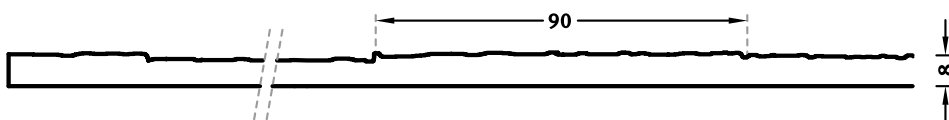

uses

We guarantee 100 uses for molds of series C, 50 uses of series A, 10 uses of series E.