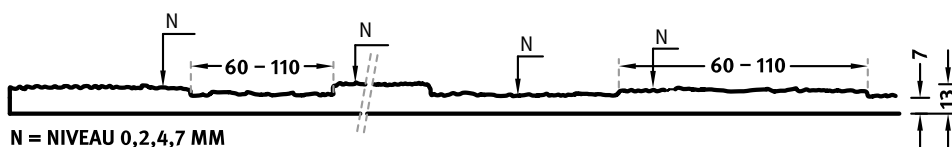

uses

We guarantee 100 uses for molds of series C, 50 uses of series A, 10 uses of series E.