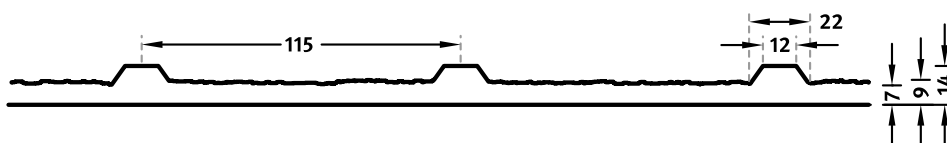

uses

We guarantee 100 uses for molds of series C, 50 uses of series A, 10 uses of series E.