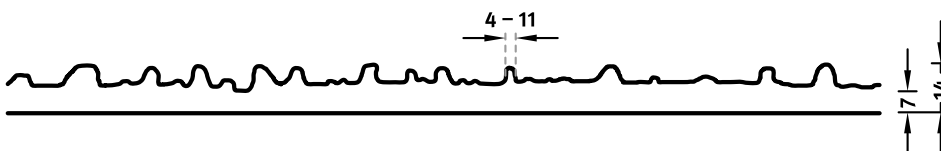

uses

We guarantee 100 uses for molds of series C, 50 uses of series A, 10 uses of series E.