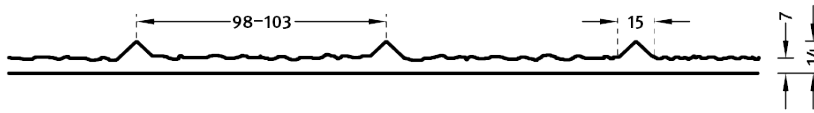

RECKLI HEADQUARTERS

Do you have a question about our products
and would like to get in touch? You can call us
on the following number:

+49 2323 1706-0

RECKLI GmbH

Gewerkenstr. 9a

44628 Herne

Germany

Fax: +49 2323 1706-50

Mail: info@reckli.com

www.reckli.com