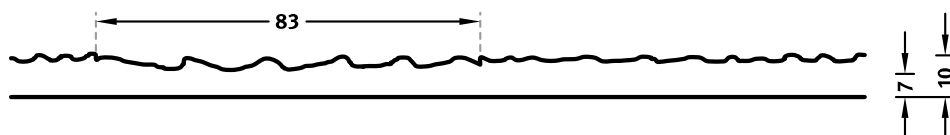

uses

We guarantee 100 uses for molds of series C, 50 uses of series A, 10 uses of series E.