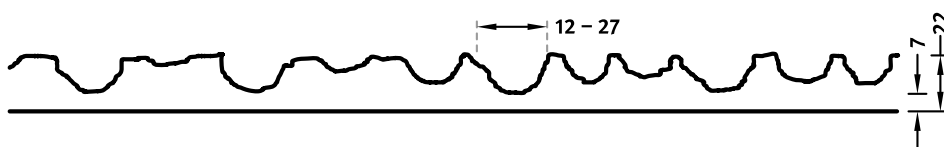

uses

We guarantee 100 uses for molds of series C, 50 uses of series A, 10 uses of series E.