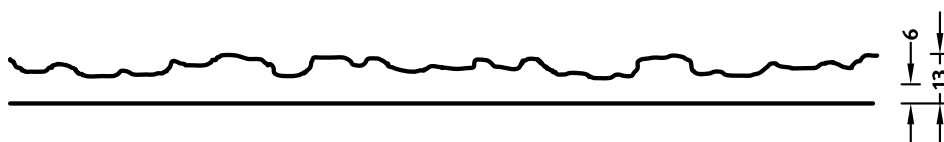

uses

We guarantee 100 uses for molds of series C, 50 uses of series A, 10 uses of series E.