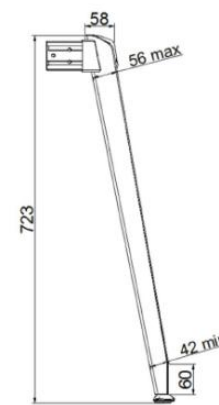

Office Series

Workstation fittings

OP-003

Leg:

- With or without decorating stripe
- Size:140*63*735mm
- V shape leg: 4.0mm steel plate, 60° bending, can be painted

雅光白   砂纹深灰

砂纹浅灰   雅致肉桂