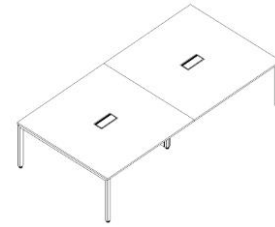

W2400*D1200*H730
W2800*D1200*H730
W3200*D1200*730
W3600*D1200*H730
W4200*D1400*H730
W4800*D1400*H730

Color: