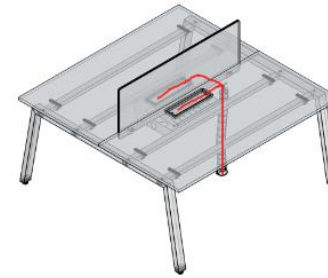

4 seats or more

Office Series

OP-001 manager desk

Office Series

OP-001 manager desk

Size:

Straight leg

- ①Desktop: W1600*D800*H730
- ②Desktop: W1800*D800*H730
- ③Desktop: W2000*D900*H730