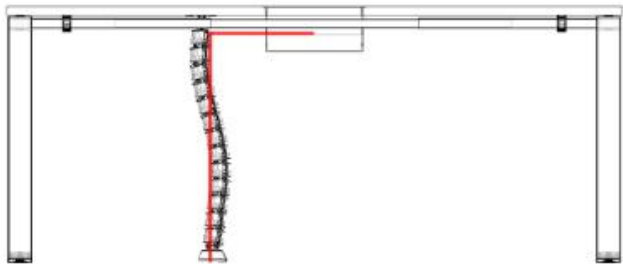

Office Series

OP-001 meeting table

Cable system: