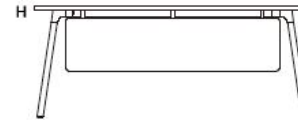

Office Series

OP-002 manager desk

Splayed leg 八字脚

Table: (W x D x H)
1600 x 800 x 730
1800 x 900 x 730
2000 x 900 x 730

Table: (W x D x H)
2200 x 2400 x 730

Side storage:
2400 x 500 x 632

Office Series

OP-002 meeting table

Straight leg
直脚

Table: (W x D x H)

1600 x 800 x 730

1800 x 900 x 730

2400 x 1200 x 730

3200 x 1200 x 730

3600 x 1200 x 730

Office Series