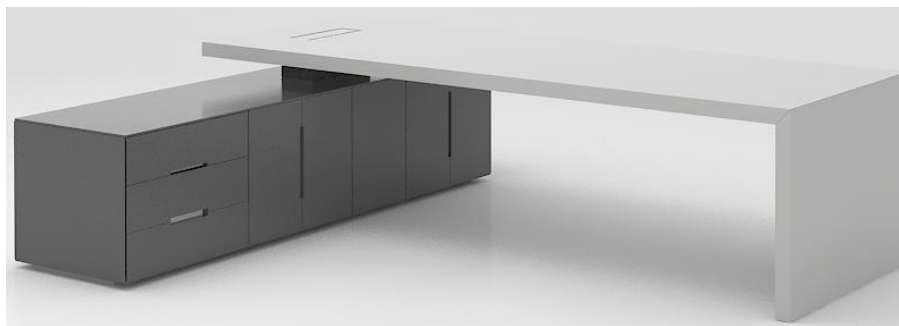

05-雅士银+深灰色
silver+dark gray