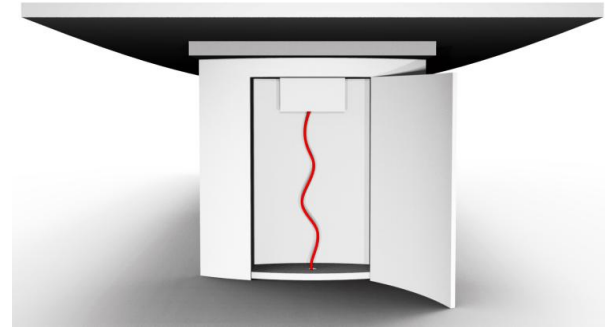

Office Series

Wire system

OP-005 meeting table