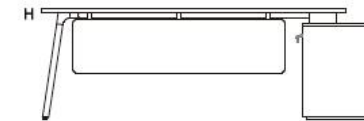

Office Series

OP-002 manager desk

Splayed leg 八字脚

Table: (W x D x H)
1600 x 800 x 730
1800 x 900 x 730
2000 x 900 x 730

Table: (W x D x H)
2200 x 2400 x 730

Side storage:
2400 x 500 x 632

Office Series

OP-002 meeting table

Straight leg
直脚

Table: (W x D x H)

1600 x 800 x 730

1800 x 900 x 730

2400 x 1200 x 730

3200 x 1200 x 730

3600 x 1200 x 730

Office Series