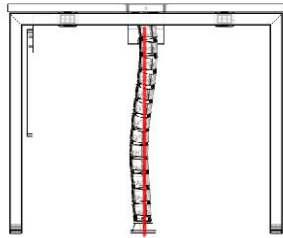

Office Series

OP-001 manager desk

Cable system: