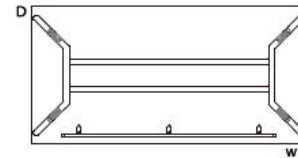

Office Series

OP-002 manager desk

Splayed leg 八字脚

Table: (W x D x H)
1600 x 800 x 730
1800 x 900 x 730
2000 x 900 x 730

Table: (W x D x H)
2200 x 2400 x 730

Side storage:
2400 x 500 x 632

Office Series

OP-002 meeting table