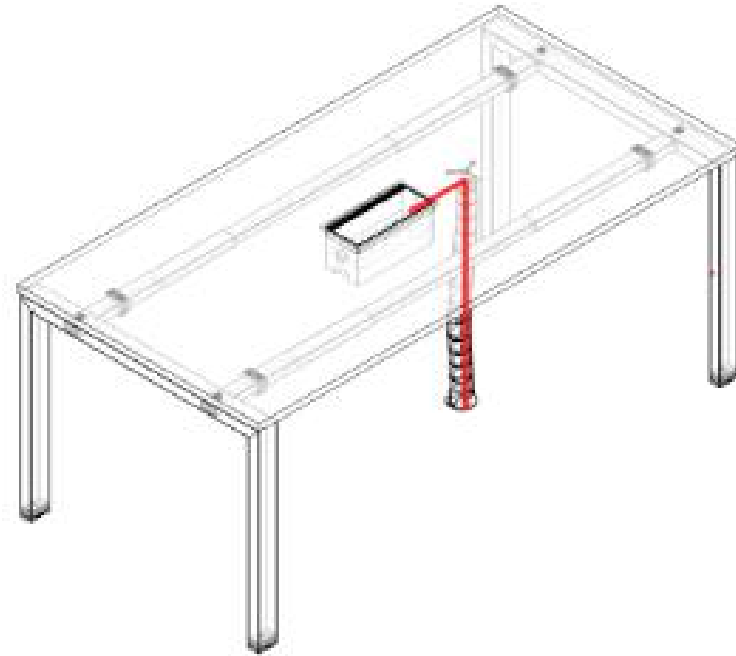

Office Series

OP-001 meeting table

Cable system: