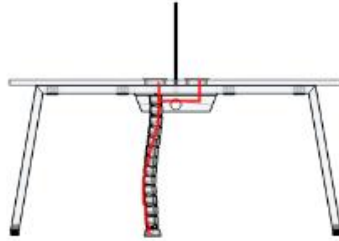

4 seats or more

Office Series

OP-001 manager desk

Office Series

OP-001 manager desk

Size:

Straight leg

- ①Desktop: W1600*D800*H730
- ②Desktop: W1800*D800*H730
- ③Desktop: W2000*D900*H730