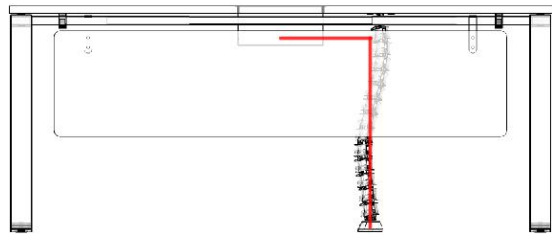

Office Series

OP-001 manager desk

Cable system: