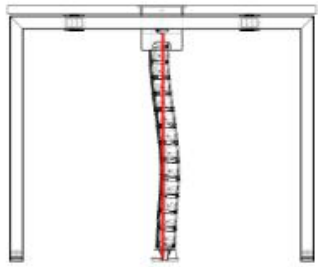

Office Series

OP-001 meeting table

Cable system: