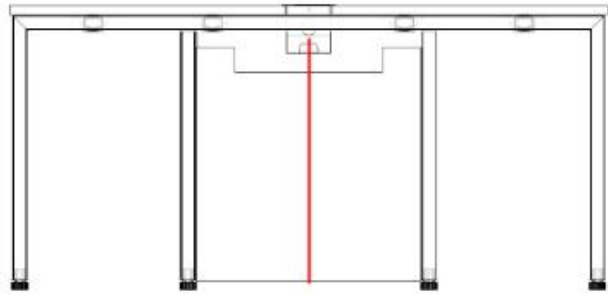

Office Series

OP-002

Office Series

OP-002 staff desk

Straight leg 直脚

Table: (W x D x H)
1200 x 600/1200 x 730
1400 x 700/1400 x 730
1600 x 800/1600 x 730

Screen:
810 x 16 x 435
1010 x 16 x 435
1210 x 16 x 435