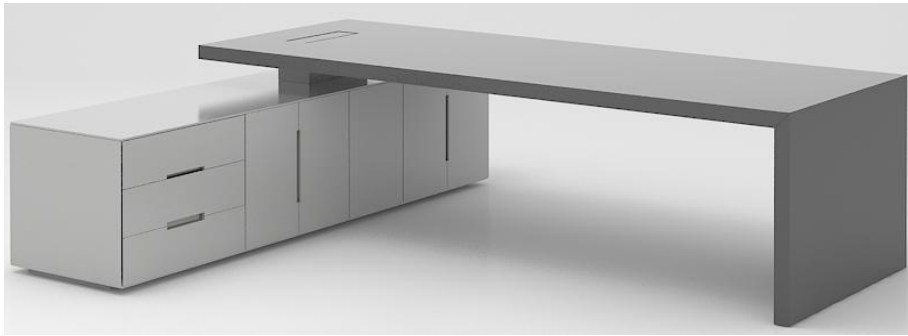

Office Series

OP-004 manager desk

06-深灰色+雅士银