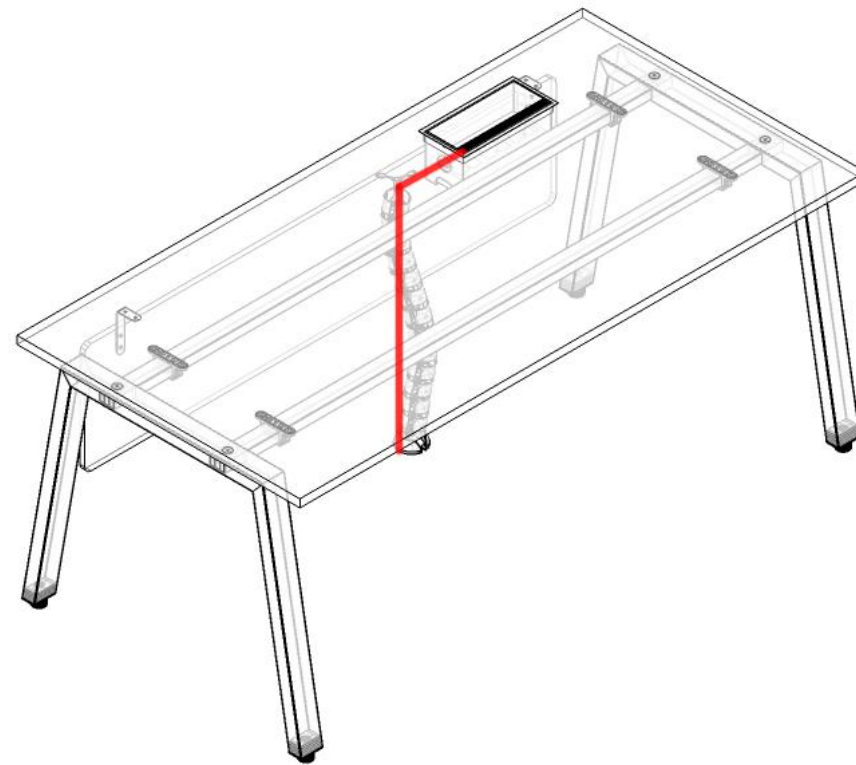

4 seats or more

Office Series

OP-001 manager desk

Office Series

OP-001 manager desk

Size:

Straight leg

- ①Desktop: W1600*D800*H730
- ②Desktop: W1800*D800*H730
- ③Desktop: W2000*D900*H730

Angled leg

- ①Desktop: W1600*D800*H730
- ②Desktop: W1800*D800*H730
- ③Desktop: W2000*D900*H730

Desktop: nut-brown
Edge: nut-brown
Flap: nut-brown
Frame: light white

Desktop: nut-brown
Edge: nut-brown
Flap: nut-brown
Frame: satin black

Office Series

OP-001 manager desk

Cable system:

Office Series

OP-001 meeting table

Office Series

OP-001 meeting table

Size: