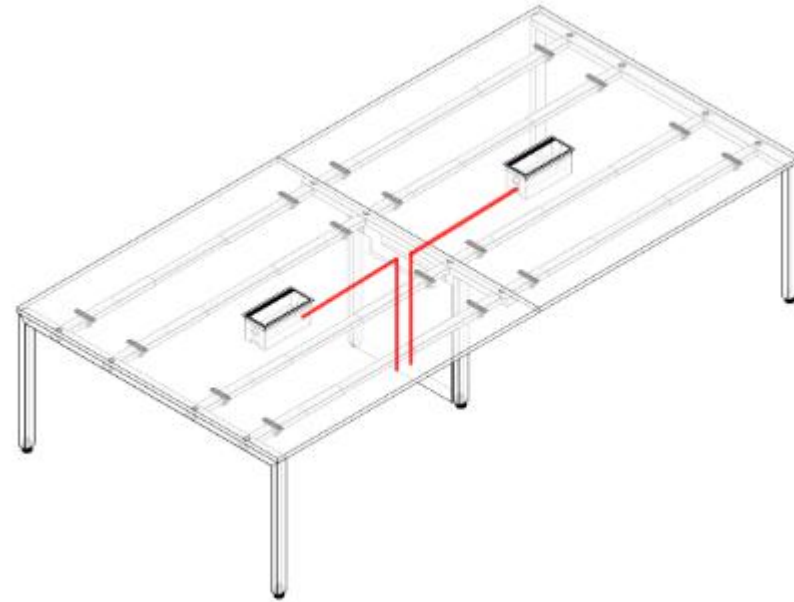

Office Series

OP-002

Office Series

OP-002 staff desk

Straight leg 直脚

Table: (W x D x H)
1200 x 600/1200 x 730
1400 x 700/1400 x 730
1600 x 800/1600 x 730

Screen:
810 x 16 x 435
1010 x 16 x 435
1210 x 16 x 435