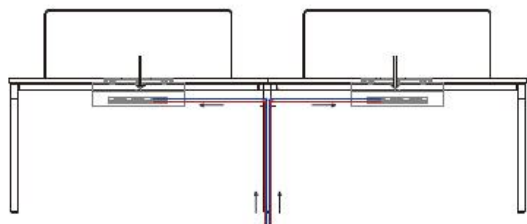

Office Series

OP-002 casual table

Cable management

走线示意

中间脚走线