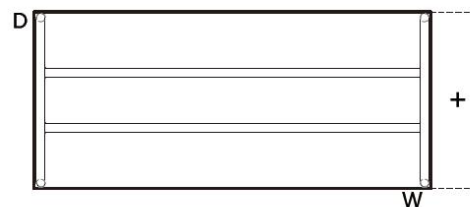

Office Series

OP-002 manager desk

Splayed leg 八字脚

Table: (W x D x H)
1600 x 800 x 730
1800 x 900 x 730
2000 x 900 x 730

Table: (W x D x H)
2200 x 2400 x 730

Side storage:
2400 x 500 x 632

Office Series

OP-002 meeting table

Straight leg
直脚

Table: (W x D x H)

1600 x 800 x 730

1800 x 900 x 730

2400 x 1200 x 730

3200 x 1200 x 730

3600 x 1200 x 730

Office Series