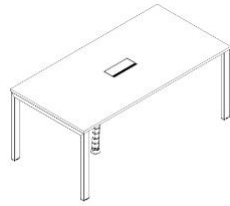

Angled leg

- ①Desktop: W1600*D800*H730
- ②Desktop: W1800*D800*H730
- ③Desktop: W2000*D900*H730

Desktop: nut-brown
Edge: nut-brown
Flap: nut-brown
Frame: light white

Desktop: nut-brown
Edge: nut-brown
Flap: nut-brown
Frame: satin black

Office Series

OP-001 manager desk

Cable system:

Office Series

OP-001 meeting table

Office Series

OP-001 meeting table

Size: