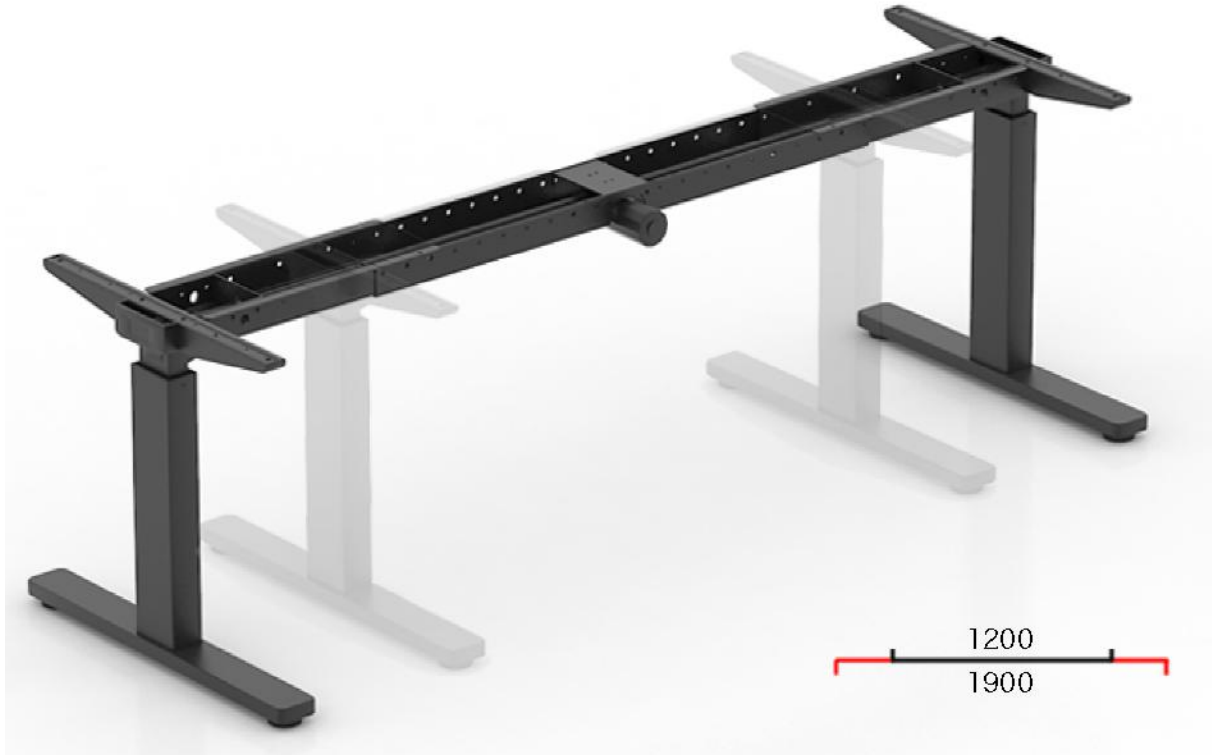

OP-006 adjustable height table

Adjustable height between 690mm~1090mm

Office Series

OP-006 adjustable height table

Adjustable length between 1200mm~1900mm

Office Series

OP-006 adjustable height table

专属高度

Exclusive height

四档记忆

Four grades memory

随心切换

Switch freely

专注办公
730mm

午间休息
850mm

站立办公
1100mm

- ▶ Desktop length: 1200-2000mm
- ▶ Desktop width: 700-900mm
- ▶ Leg size: 680mm
- ▶ Height: 690-1090mm
- ▶ Telescopic beam: 1200-1900mm
- ▶ Speed up/down: > 28mm/s
- ▶ Decibel: 47-54dB
- ▶ Max. load: 100kg
- ▶ Durability test: > 15000 times