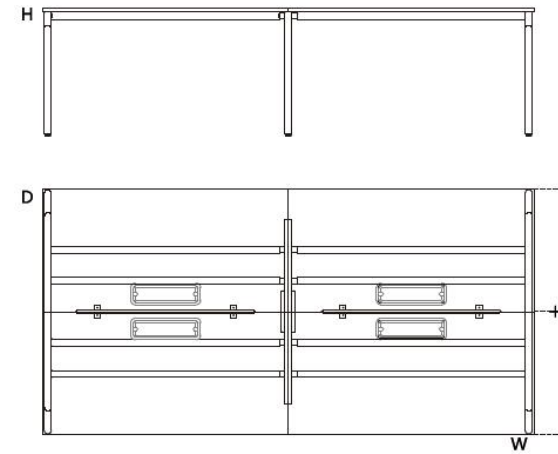

Office Series

OP-002

Office Series

OP-002 staff desk

Straight leg 直脚

Table: (W x D x H)
1200 x 600/1200 x 730
1400 x 700/1400 x 730
1600 x 800/1600 x 730

Screen:
810 x 16 x 435
1010 x 16 x 435
1210 x 16 x 435