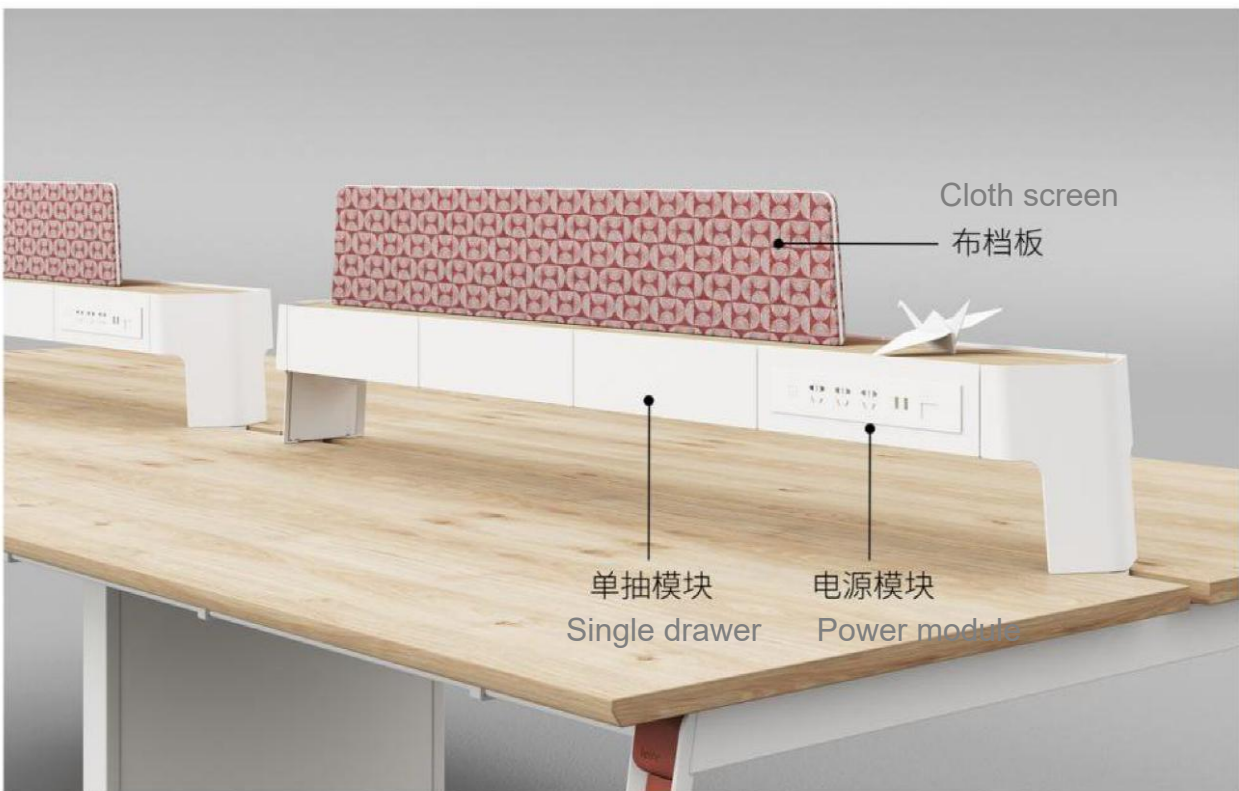

Cloth screen:

- 16mm partial board with lint cloth and white edge
- size: 600*160H*18mm;
- 840*160H*18mm;
- 1100*185H*18mm

Single Drawer:

- Steel drawer + pannel
- Size: 343*215*100H

Power module:

- Power connection panel
- Size: 343*34.5*100H