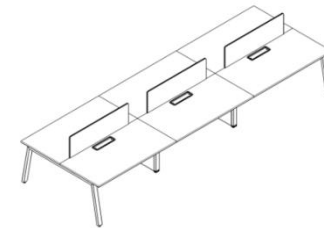

Yellow

Warm gray

Office Series

OP-001 staff desk

Leg:

Angled leg

Straight leg

Size:

2 Seats:

W1200*D600*H730

W1400*D700*H730

W1600*D800*H730

4 Seats :

W1200*D600*H730

W1400*D700*H730

W1600*D800*H730