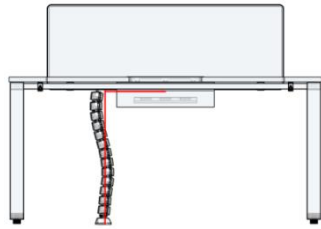

4 seats or more

Office Series

OP-001 manager desk

Office Series

OP-001 manager desk

Size:

Straight leg

- ①Desktop: W1600*D800*H730
- ②Desktop: W1800*D800*H730
- ③Desktop: W2000*D900*H730