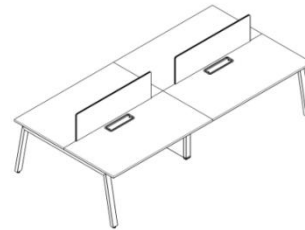

Yellow

Warm gray

Office Series

OP-001 staff desk

Leg:

Angled leg

Straight leg

Size:

2 Seats:

W1200*D600*H730

W1400*D700*H730

W1600*D800*H730

4 Seats :

W1200*D600*H730

W1400*D700*H730

W1600*D800*H730