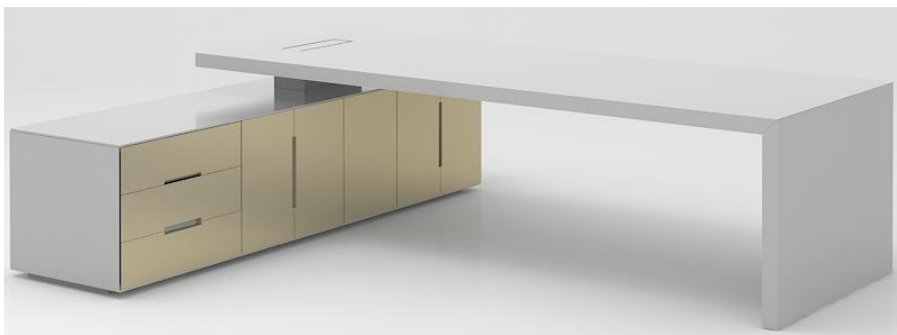

04-深灰色+淡雅金
dark gray+golden