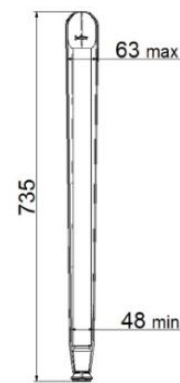

- With or without decorating stripe
- Size:140*63*735mm
- V shape leg: 4.0mm steel plate, 60° bending, can be painted

雅光白 砂纹深灰

砂纹浅灰 雅致肉桂

Office Series

OP-003

Workstation fittings

End Cover:

- With or without logo
- Material:ABS
- Color option