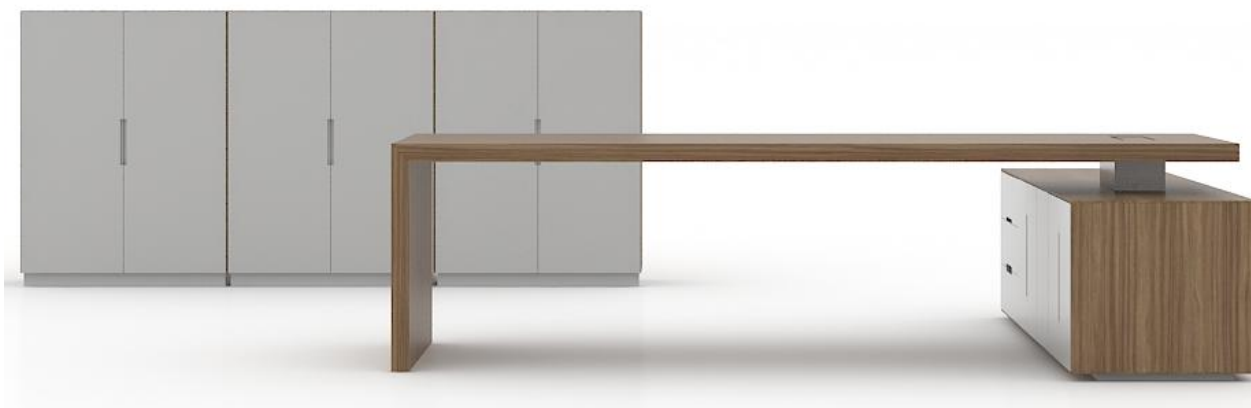

10-胡桃木+雅士银 含背柜
walnut+silver (back cabinet included)