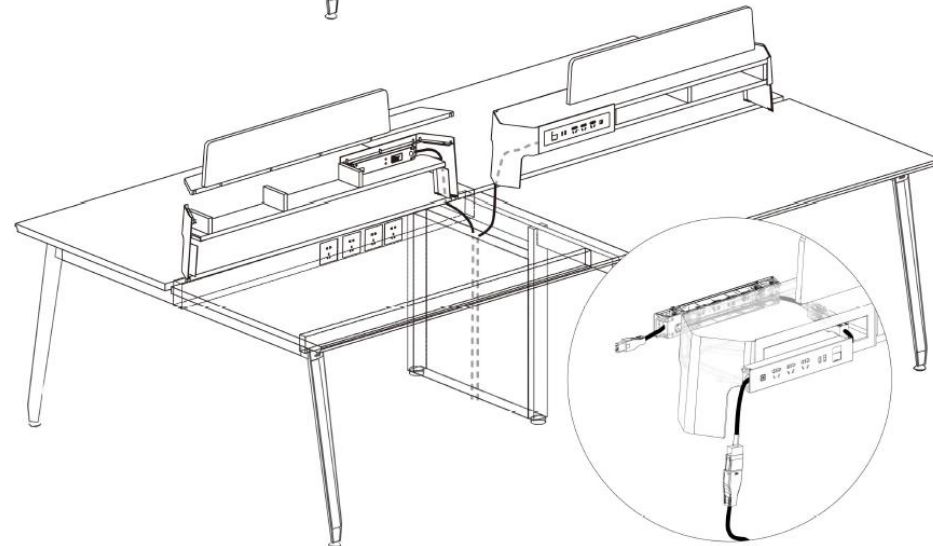

Four screens for 1800mm table top

Office Series

OP-003

Wire Management

Two ways to get power:

1. Get power from the power module
2. Get power from the connecting rod from the middle.

The table frame is equipped with invisible wiring channels, and the complicated wiring is hidden in the middle connecting rod, which is beautiful and simple.