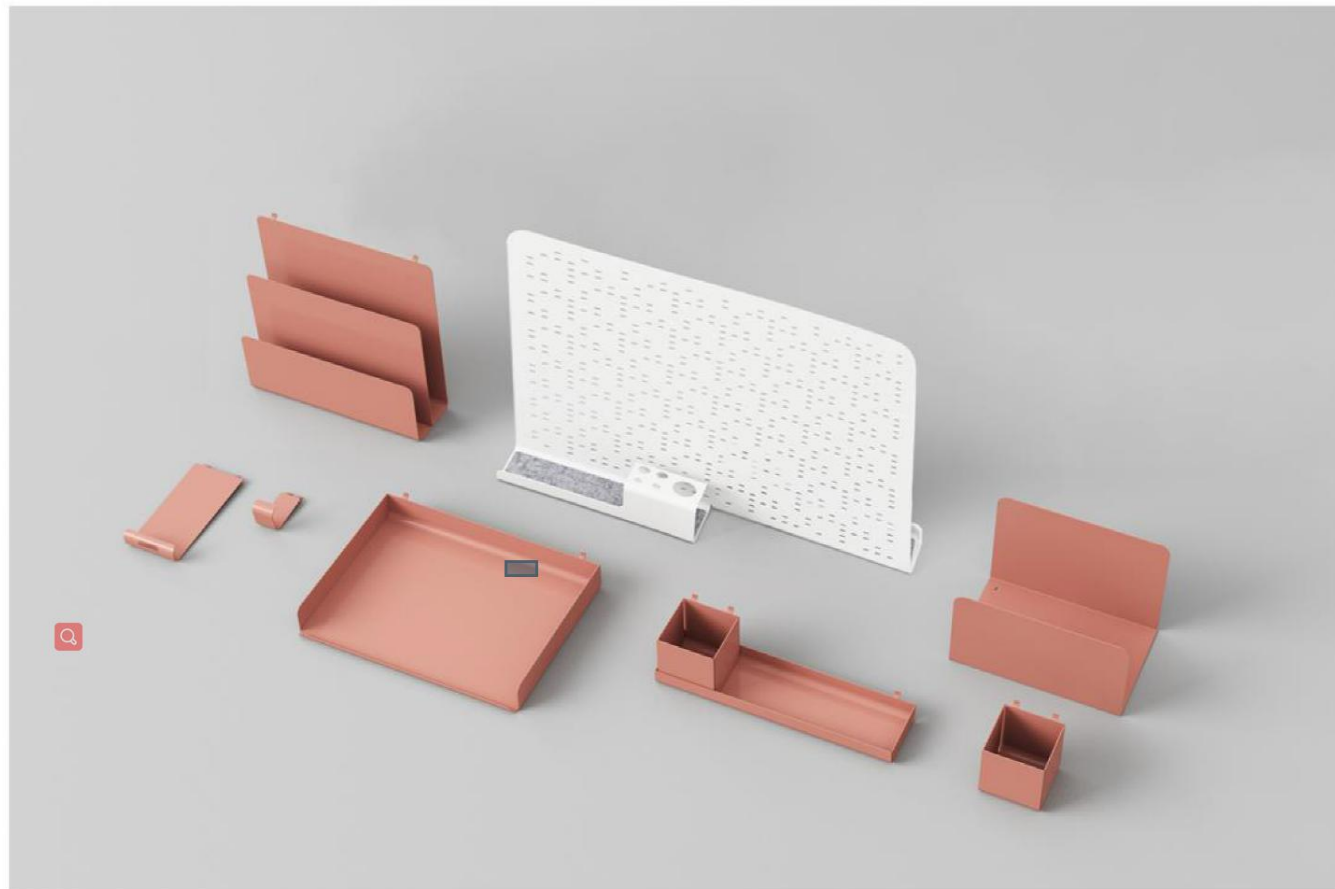

Office Series

Accessories matching

Adding accessories

Configure different accessories and rich material choices, build your own private space with different personalities in the workplace.

OP-003