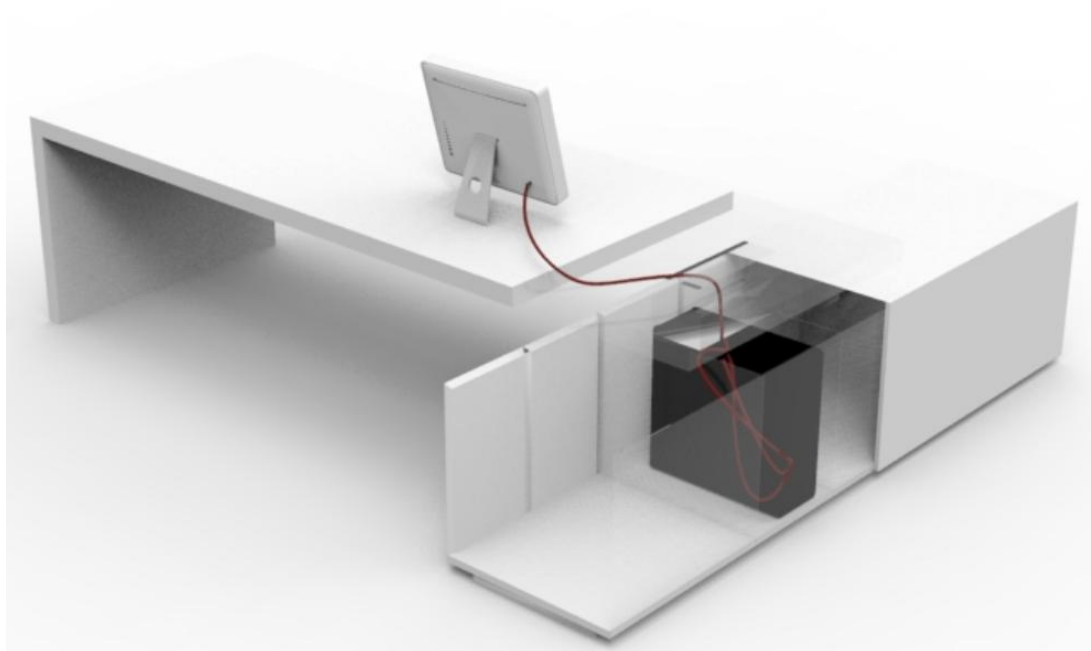

Office Series

Wire system

OP-004 manager desk