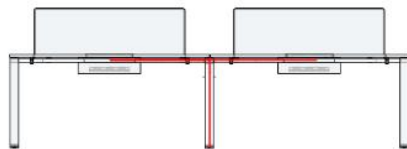

6 Seats :

W1200*D600*H730

W1400*D700*H730

W1600*D800*H730

Office Series

OP-001 staff desk

Cable system:

2 seats

4 seats or more

Office Series

OP-001 manager desk

Office Series

OP-001 manager desk

Size:

Straight leg

- ①Desktop: W1600*D800*H730
- ②Desktop: W1800*D800*H730
- ③Desktop: W2000*D900*H730