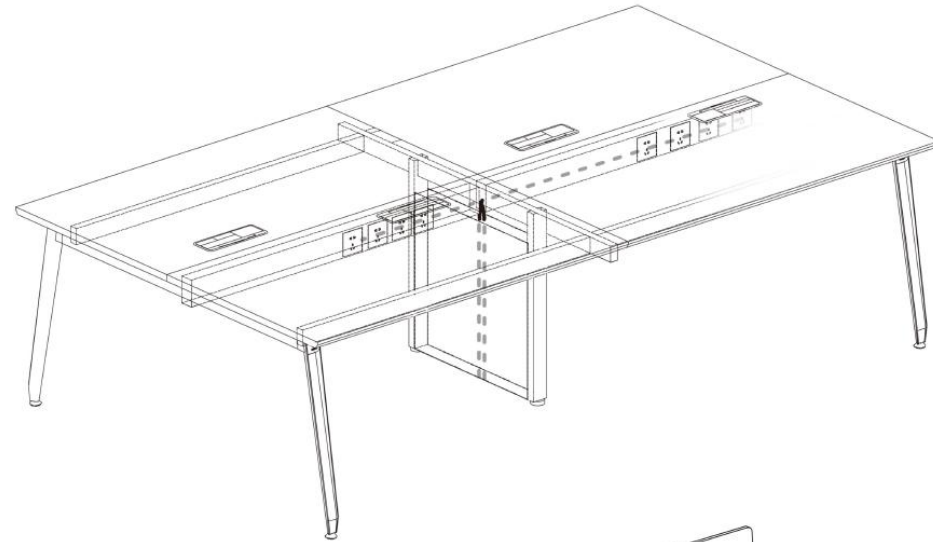

Four screens for 1800mm table top

Office Series

OP-003

Wire Management

Two ways to get power:

1. Get power from the power module
2. Get power from the connecting rod from the middle.

The table frame is equipped with invisible wiring channels, and the complicated wiring is hidden in the middle connecting rod, which is beautiful and simple.