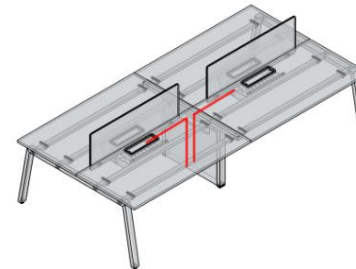

4 seats or more

Office Series

OP-001 manager desk

Office Series

OP-001 manager desk

Size:

Straight leg

- ①Desktop: W1600*D800*H730
- ②Desktop: W1800*D800*H730
- ③Desktop: W2000*D900*H730