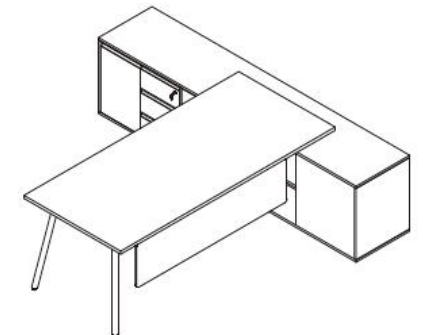

Office Series

OP-002 manager desk

Splayed leg 八字脚

Table: (W x D x H)
1600 x 800 x 730
1800 x 900 x 730
2000 x 900 x 730

Table: (W x D x H)
2200 x 2400 x 730

Side storage:
2400 x 500 x 632

Office Series

OP-002 meeting table

Straight leg
直脚

Table: (W x D x H)

1600 x 800 x 730

1800 x 900 x 730

2400 x 1200 x 730

3200 x 1200 x 730

3600 x 1200 x 730

Office Series