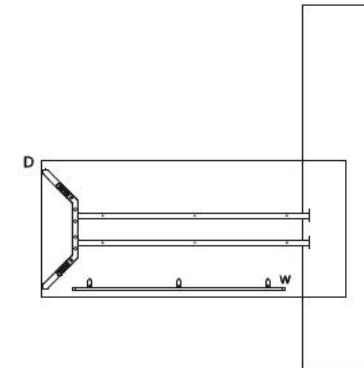

Office Series

OP-002 manager desk

Splayed leg 八字脚

Table: (W x D x H)
1600 x 800 x 730
1800 x 900 x 730
2000 x 900 x 730

Table: (W x D x H)
2200 x 2400 x 730

Side storage:
2400 x 500 x 632

Office Series

OP-002 meeting table