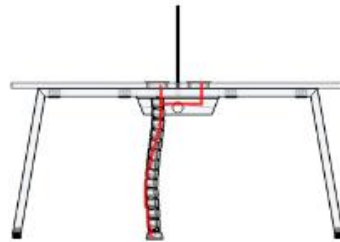

4 seats or more

Office Series

OP-001 manager desk

Office Series

OP-001 manager desk

Size:

Straight leg

- ①Desktop: W1600*D800*H730
- ②Desktop: W1800*D800*H730
- ③Desktop: W2000*D900*H730