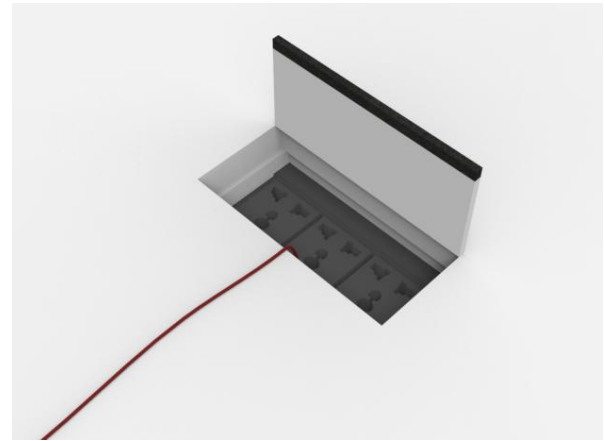

Office Series

Wire system

OP-005 meeting table