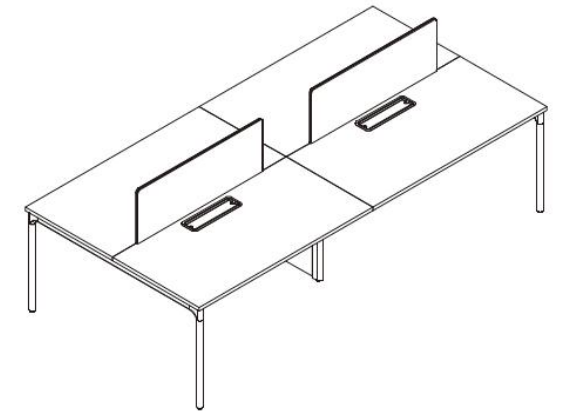

Office Series

OP-002

Office Series

OP-002 staff desk

Straight leg 直脚

Table: (W x D x H)
1200 x 600/1200 x 730
1400 x 700/1400 x 730
1600 x 800/1600 x 730

Screen:
810 x 16 x 435
1010 x 16 x 435
1210 x 16 x 435

Office Series

OP-002 staff desk

Angled leg 斜脚

Table: (W x D x H)

1000 x 600/1200 x 730
1200 x 600/1200 x 730
1400 x 700/1400 x 730
1600 x 800/1600 x 730

Screen:

810 x 16 x 435
810 x 16 x 435
1010 x 16 x 435
1210 x 16 x 435