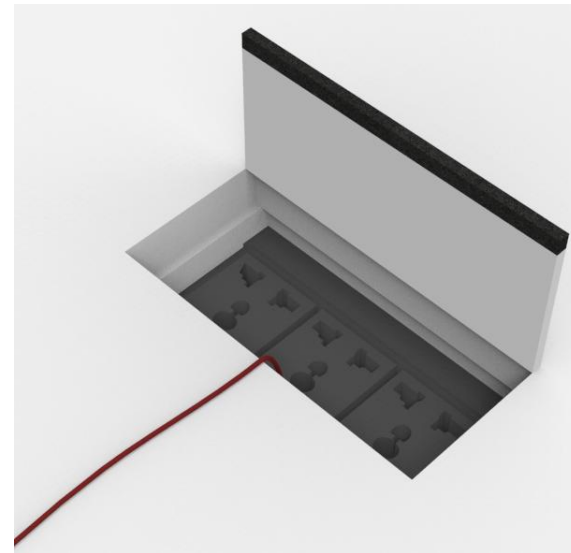

Office Series

Wire system

OP-004 manager desk