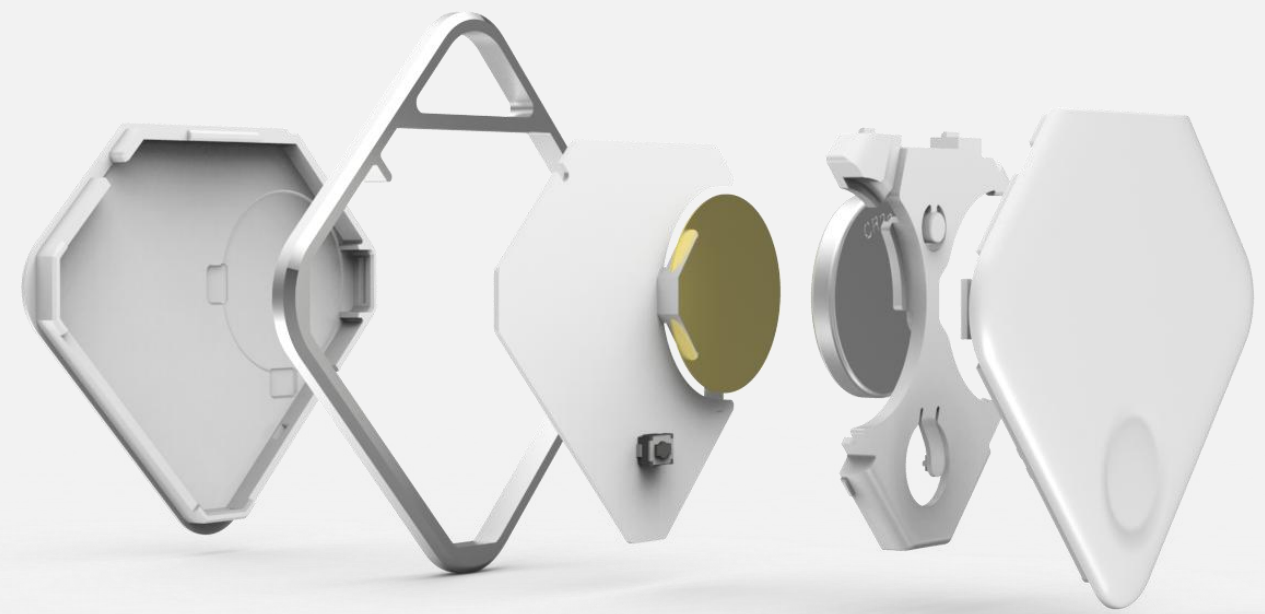

tuya

Finding your phone

Forget where you put your phone?
Double-click the button in Smart finder to trigger your phone
Ring. You can easily find it.

t Tuya Smart

Smart Finder is disconnected and not running. Open the app to keep track of your items.

tuya **Disconnection Alarm**

Smart phone will receive disconnection alarm when smart finder is far away from the safety distance. To remind you to take care of your child.

Connection Memroy

TUYA SMART APP will record the last location that your phone or smart finder disconnected. And it support one key navigation to find the lost in an easy way.

Appearance Design

- After sandblasting and oxidation, the aluminum alloy outer frame is treated with high gloss trimming. Simple and fashionable design.

Hardware

- Built-in buzzer, the volume can reach 90dB, even in noisy environment, it can recognize the prompt tone.
- It adopts replaceable CR2032 battery for power supply, and it has stronger endurance.
- It uses bk3431q low-power Bluetooth chip with power optimization. It works 10-12 months normally.

Product Specification

Items	Details
Color	Signal White
BLE Chipset	BK3431Q
Dimension	45x45x6.5mm
Weight	13.9g(With Battery)
Communication Protocol	BLE4.2
Battery	CR2032, 220mAh
Rated Voltage	3V
Radiate Power	0dBm
Support OS	iOS 9.0+/Android 5.0+
Transmission Distance	30~50m(Open)
Accessory	Lanyard
Lifespan	12 Month
Working Temp	-20°C~60°C