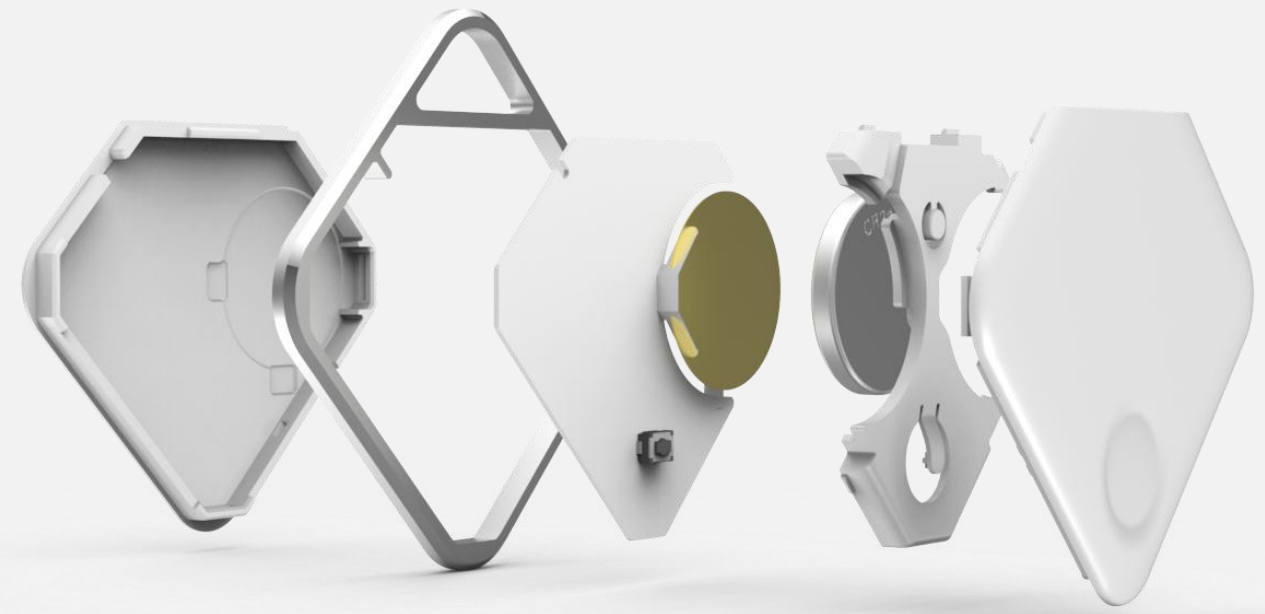

tuya

Finding your phone

Forget where you put your phone?
Double-click the button in Smart finder to trigger your phone
Ring. You can easily find it.

t Tuya Smart

Smart Finder is disconnected and not running. Open the app to keep track of your items.

tuya **Disconnection Alarm**

Smart phone will receive disconnection alarm when smart finder is far away from the safety distance. To remind you to take care of your child.

Connection Memroy

TUYA SMART APP will record the last location that your phone or smart finder disconnected. And it support one key navigation to find the lost in an easy way.

Appearance Design

- After sandblasting and oxidation, the aluminum alloy outer frame is treated with high gloss trimming. Simple and fashionable design.

Hardware

- Built-in buzzer, the volume can reach 90dB, even in noisy environment, it can recognize the prompt tone.
- It adopts replaceable CR2032 battery for power supply, and it has stronger endurance.
- It uses bk3431q low-power Bluetooth chip with power optimization. It works 10-12 months normally.

Product Specification

Items	Details
Color	Signal White
BLE Chipset	BK3431Q
Dimension	45x45x6.5mm
Weight	13.9g(With Battery)
Communication Protocol	BLE4.2
Battery	CR2032, 220mAh
Rated Voltage	3V
Radiate Power	0dBm
Support OS	iOS 9.0+/Android 5.0+
Transmission Distance	30~50m(Open)
Accessory	Lanyard
Lifespan	12 Month
Working Temp	-20°C~60°C