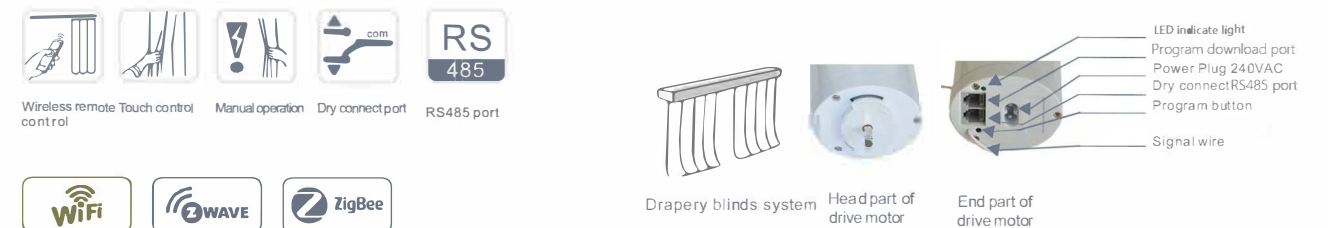

Productmodel	Rated voltage	Rated frequency	Rated current	Rated torque	Rated speed	Speed	Running time	IP grade
FLA-CL121	100-240VAC	50/60Hz	2A	2Nm	112rpm	0.16m/S	S3 50%	IP41