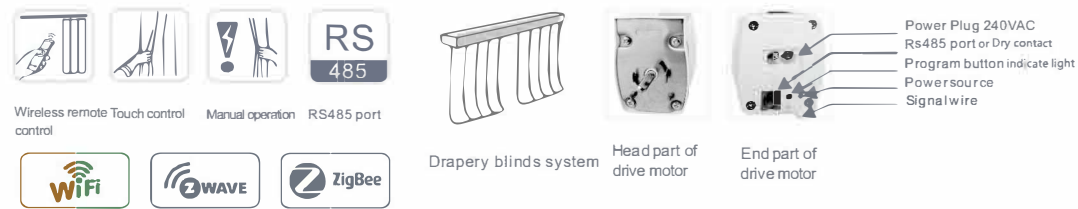

Productmodel	Rated voltage	Rated frequency	Rated current	Rated torque	Rated speed	Speed	Running time	IP grade
FLA-CL750	100-240VAC	50/60Hz	2A	1.5Nm	115-138rpm	0.16m/S	S3 50%	IP41