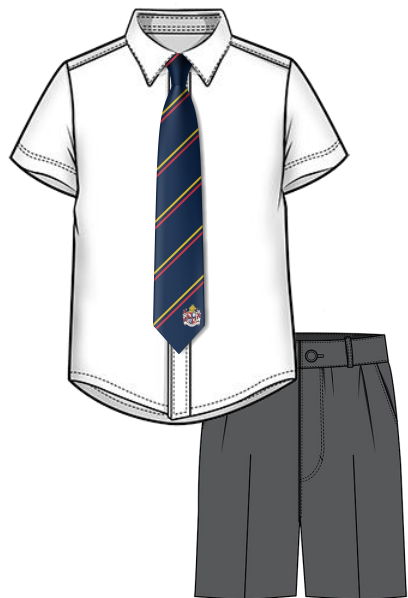

彼一米森林儿童学院

BEEMEE FOREST ACADEMY

校服整体解决方案

大卫卢克校服
David Luke Schoolwear

Design Overview

款式总览

□ 夏季/Summer

□ 春秋季/Spring & Autumn

□ 冬季/Winter

Boy.

Girl.

褶皱高温定型

白色短袖衬衫

- 纯粹白，简约时尚
- 气质弧形下摆，走线工整
- Easycare fabric
- Classic design
- Comfort on skin

灰色短裤

- 简洁裤脚设计，随性休闲
- YKK拉链门襟，开合顺畅
- YKK metal zips
- Extra-durable design
- Neat and stylish cut

灰色百褶裙

- 百褶裙摆设计，俏皮清新
- Bespoke tailoring
- High temp pleat

珠地网眼面料，透气舒适

Boy.

Girl.

定制格纹

短袖polo

- 纯粹白，简约时尚
- 气质弧形下摆，走线工整
- Easycare fabric
- Classic design
- Comfort on skin

灰色短裤

- 简洁裤脚设计，随性休闲
- Extra-durable design
- Neat and stylish cut

红白格裙连衣裙

- 百褶裙摆设计，俏皮清新
- Bespoke tailoring
- High temp pleat

藏青拼白专业运动上衣

- 专业运动，透气快干
- 半开门襟，简洁清爽
- Half placket design
- Quick Dry fabric

藏青专业运动短裤