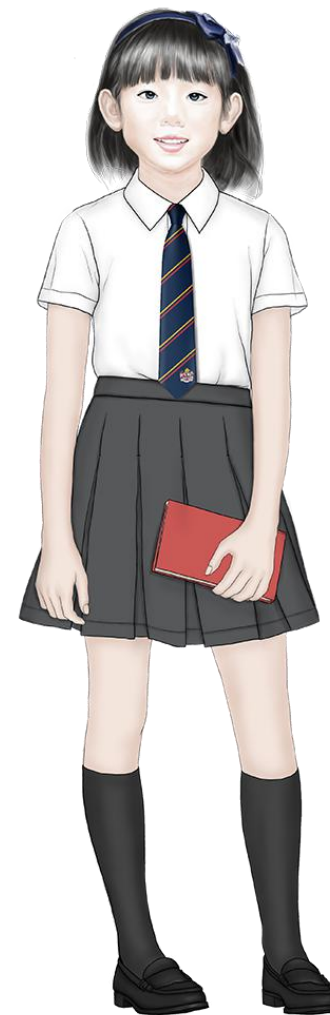

彼一米森林儿童学院

BEEMEE FOREST ACADEMY

校服整体解决方案

大卫卢克校服
David Luke Schoolwear

Design Overview

款式总览

□ 夏季/Summer

□ 春秋季/Spring & Autumn

□ 冬季/Winter

Boy.

Girl.

褶皱高温定型

白色短袖衬衫

- 纯粹白，简约时尚
- 气质弧形下摆，走线工整
- Easycare fabric
- Classic design
- Comfort on skin

灰色短裤

- 简洁裤脚设计，随性休闲
- YKK拉链门襟，开合顺畅
- YKK metal zips
- Extra-durable design
- Neat and stylish cut

灰色百褶裙

- 百褶裙摆设计，俏皮清新
- Bespoke tailoring
- High temp pleat

珠地网眼面料，透气舒适

Boy.

Girl.

定制格纹

短袖polo

- 纯粹白，简约时尚
- 气质弧形下摆，走线工整
- Easycare fabric
- Classic design
- Comfort on skin

灰色短裤

- 简洁裤脚设计，随性休闲
- Extra-durable design
- Neat and stylish cut

红白格裙连衣裙

- 百褶裙摆设计，俏皮清新
- Bespoke tailoring
- High temp pleat

藏青拼白专业运动上衣

- 专业运动，透气快干
- 半开门襟，简洁清爽
- Half placket design
- Quick Dry fabric

藏青专业运动短裤