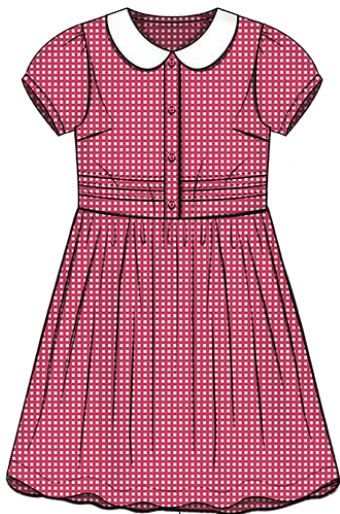

□ 冬季/Winter

Boy.

Girl.

褶皱高温定型

白色短袖衬衫

- 纯粹白，简约时尚
- 气质弧形下摆，走线工整
- Easycare fabric
- Classic design
- Comfort on skin

灰色短裤

- 简洁裤脚设计，随性休闲
- YKK拉链门襟，开合顺畅
- YKK metal zips
- Extra-durable design
- Neat and stylish cut

灰色百褶裙

- 百褶裙摆设计，俏皮清新
- Bespoke tailoring
- High temp pleat

珠地网眼面料，透气舒适

Boy.

Girl.

定制格纹

短袖polo

- 纯粹白，简约时尚
- 气质弧形下摆，走线工整
- Easycare fabric
- Classic design
- Comfort on skin

灰色短裤

- 简洁裤脚设计，随性休闲
- Extra-durable design
- Neat and stylish cut

红白格裙连衣裙

- 百褶裙摆设计，俏皮清新
- Bespoke tailoring
- High temp pleat

藏青拼白专业运动上衣

- 专业运动，透气快干
- 半开门襟，简洁清爽
- Half placket design
- Quick Dry fabric

藏青专业运动短裤