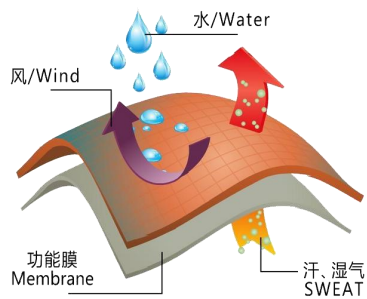

优质面料

舒适透气

柔软亲肤

珠地网眼面料，透气舒适

模特穿着效果示意
Model how to wear guide

专业运动长袖

- 藏青拼白，深邃优雅
- 柔软亲肤，穿着舒适
- 甄选面料，品质感好
- Performance sport fabric
- Moisture wicking
- Comfort in movement
- Tailored for performance

优质面料 舒适透气 柔软亲肤

专业运动长裤

- 经典藏青，大气得体
- 柔软亲肤，穿着舒适
- 甄选面料，品质感好
- Performance sport fabric
- Comfort in movement
- Tailored for performance

模特穿着效果示意
Model how to wear guide

Winter
冬季休闲

英伦经典棉服

- 经典藏青，含蓄庄重
- 3M新雪丽暖绒，保暖舒适
- 360°反光条，安全美观
- Classic style
- Light&Warm
- Soft to touch