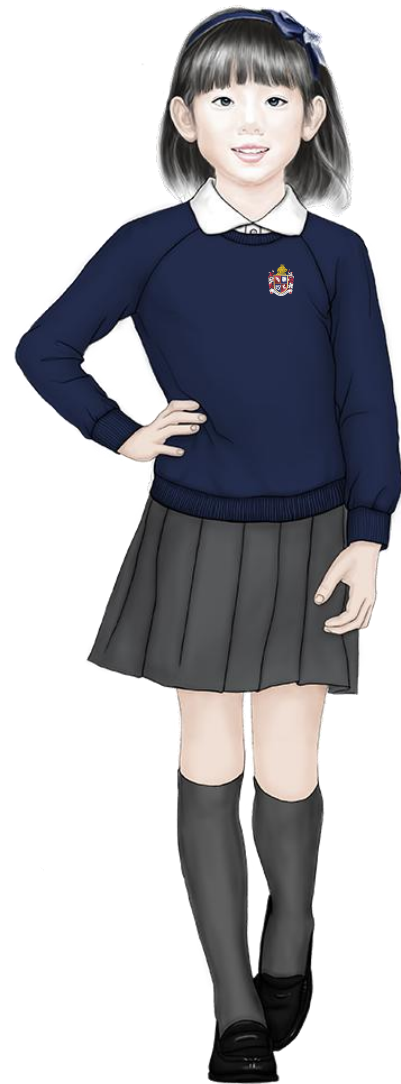

格纹百褶裙

- 百褶裙摆设计, 俏皮清新
- Bespoke tailoring
- High temp pleat

白色长袖polo

- 纯粹白，简约时尚
- 气质弧形下摆，走线工整
- Easycare fabric
- Classic design
- Comfort on skin

圆领卫衣

- 圆领设计，舒适透气
- 甄选面料，品质感好
- Comfort on skin
- Soft to the touch

优质面料

舒适透气

柔软亲肤

珠地网眼面料，透气舒适

模特穿着效果示意
Model how to wear guide

专业运动长袖

- 藏青拼白，深邃优雅
- 柔软亲肤，穿着舒适
- 甄选面料，品质感好
- Performance sport fabric
- Moisture wicking
- Comfort in movement
- Tailored for performance

优质面料 舒适透气 柔软亲肤